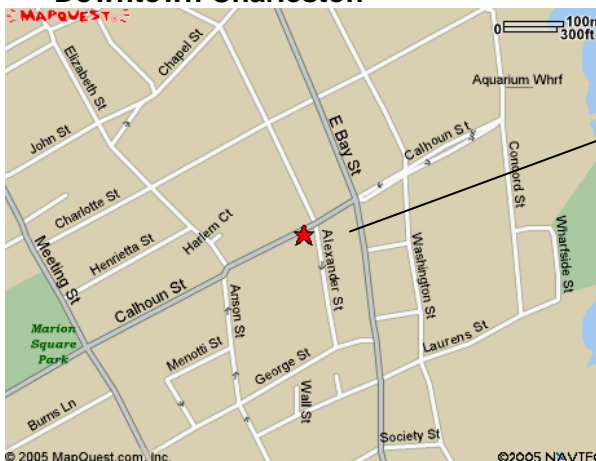

Directions to *Charleston*

Charleston County Public Library - Main Branch

68 Calhoun Street
Charleston, SC 29401

From Myrtle Beach

- Take US 17 South to Charleston.
- In Charleston, turn right onto America Street.
- Turn right onto Jackson Street.
- Turn Right onto Morrison Drive/US-52 SPUR South. This will become East Bay Street.
- Turn right onto Calhoun Street. The Library is located at 68 Calhoun Street less than 0.1 mile.

From Columbia

- Take I-26 to Charleston.
- Once in Charleston, take the Meeting Street exit on the left and turn slightly right onto Meeting Street.
- Turn left onto Calhoun Street and the Library is located at 68 Calhoun Street approximately 0.2 miles away.

From Beaufort

- Take US 17 North to Charleston.
- In Charleston, take the Lockwood Drive South ramp and merge onto Lockwood Drive/Lockwood Boulevard.
- Turn slightly left to take the Calhoun Street ramp onto Calhoun Street.
- The Library is located at 68 Calhoun Street approximately 1.2 miles from ramp.

Downtown Charleston

Charleston County Public
Library - Main Branch

Parking in the parking
garage is free for the first
hour and $.50 per half
hour thereafter.